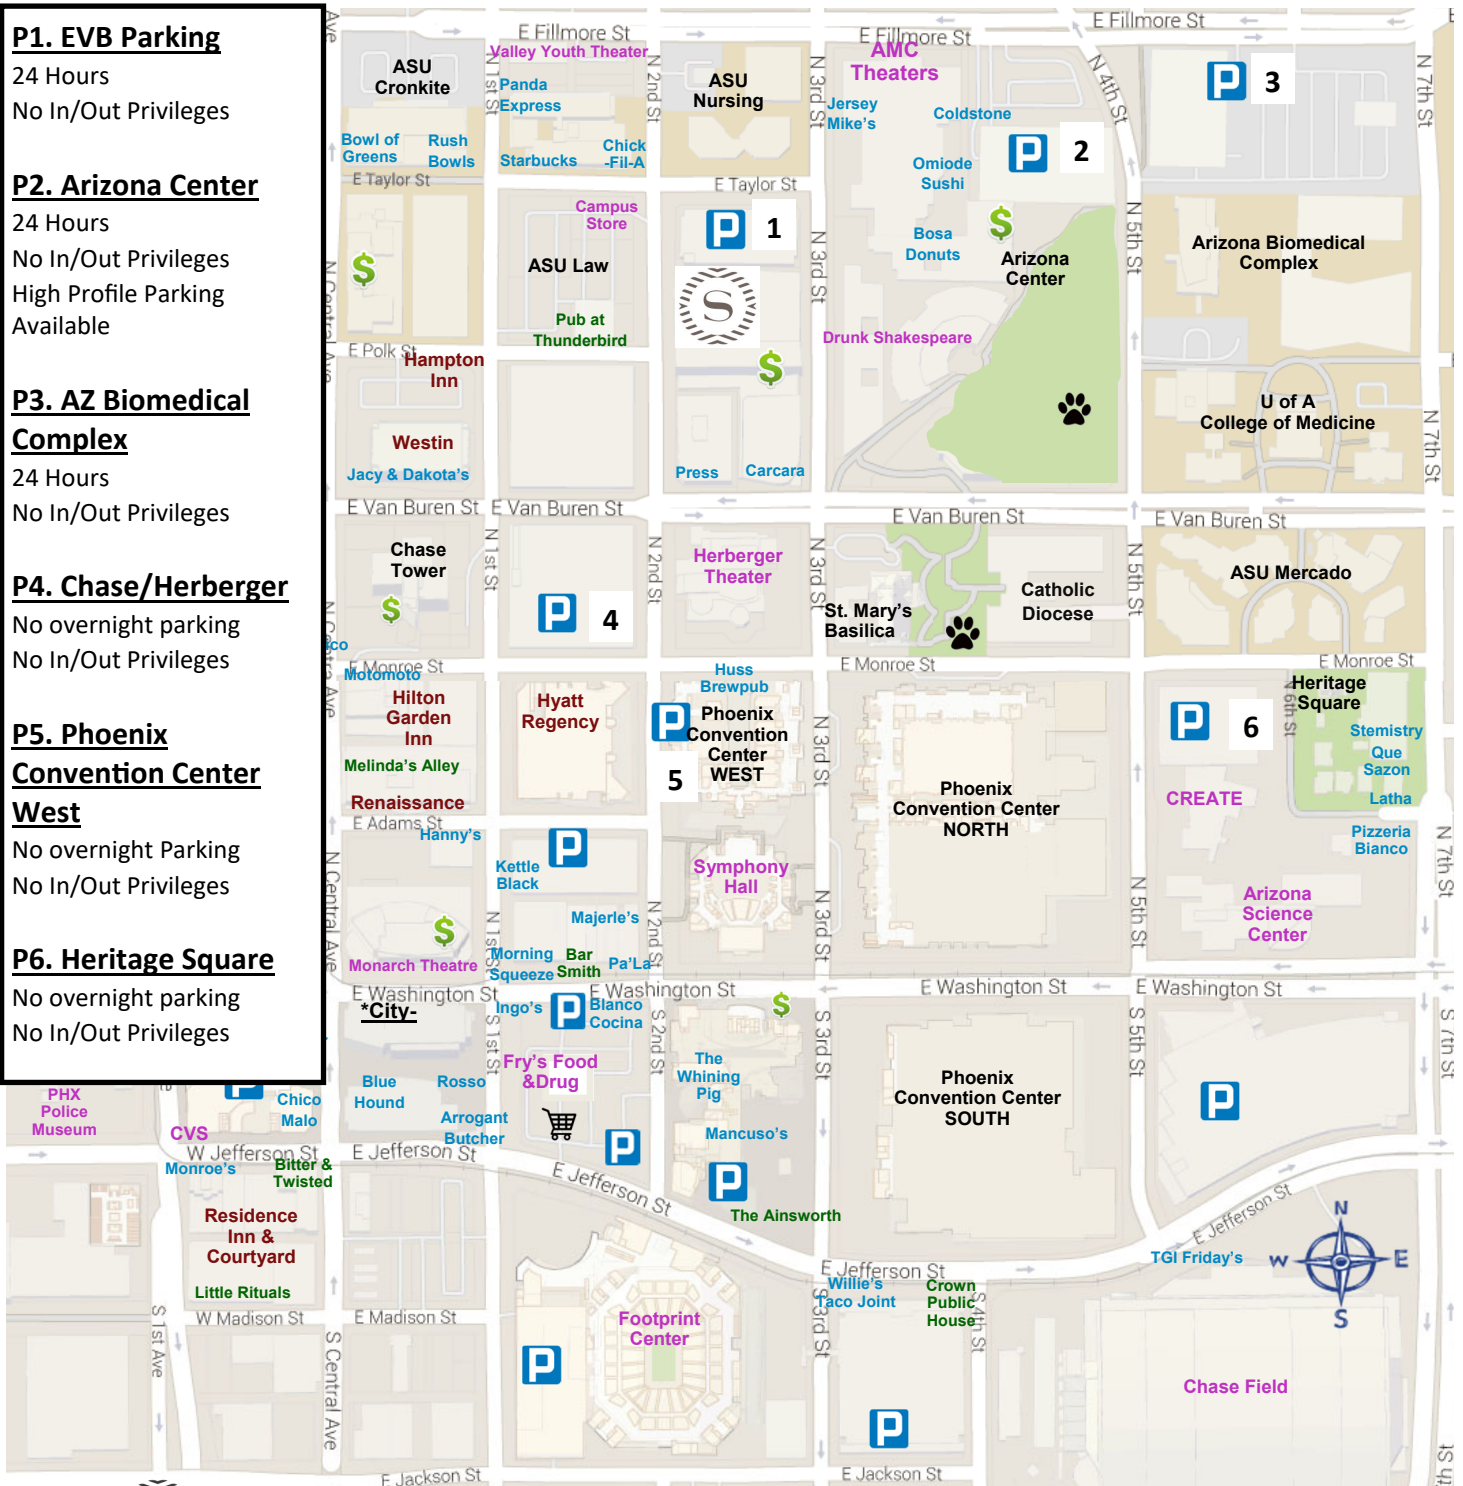

### **P1. EVB Parking**

24 Hours

No In/Out Privileges

### **P4. Chase/Herberger**

No overnight parking

No In/Out Privileges

### **P5. Phoenix Convention Center West**

No overnight Parking

No In/Out Privileges

### **P6. Heritage Square**

No overnight parking

No In/Out Privileges